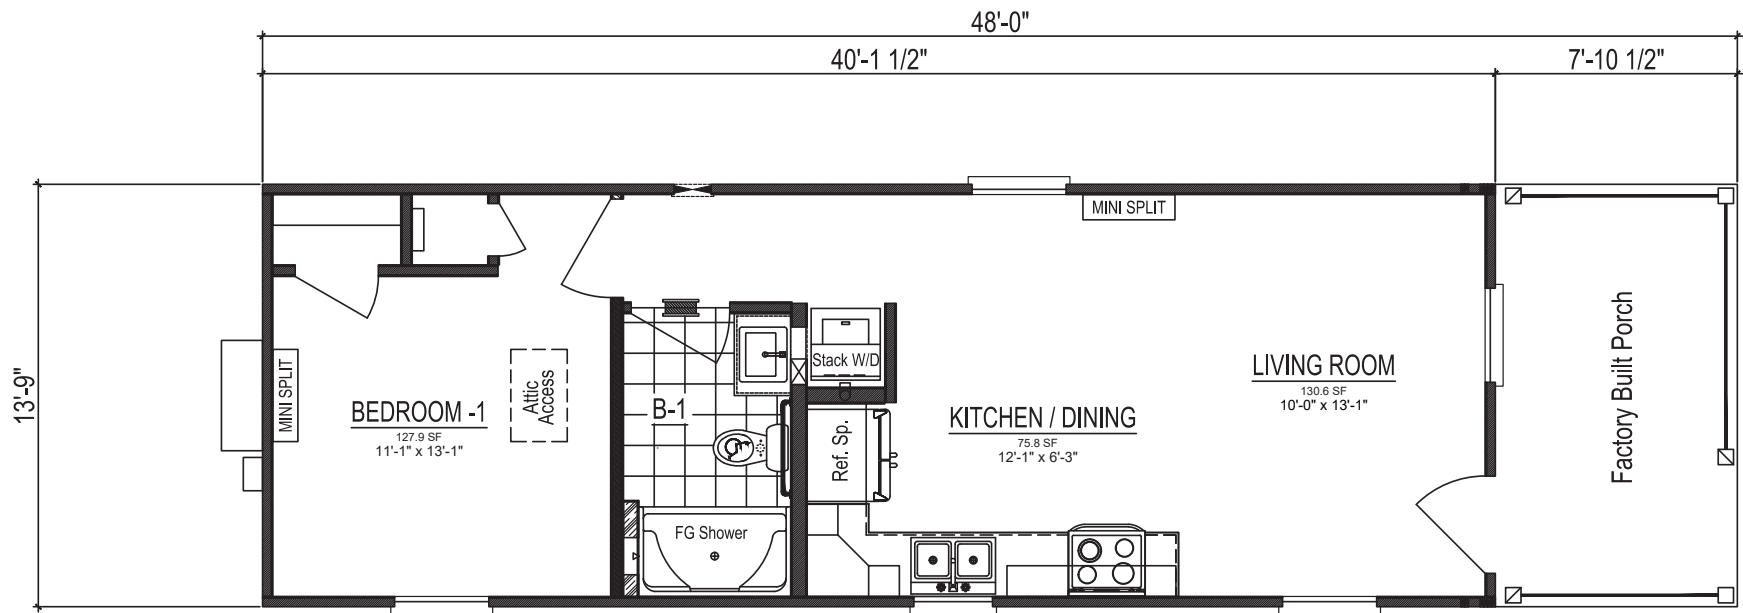

COVE COTTAGE

Total Finished Area: 551 Sq. Ft.

Dimensions: 13'9"W x 48'0"D

1 Bedroom 1 Bathrooms Ranch Design

These are artist renditions for sales purposes only. Refer to working drawings for actual dimensions.
© 2023 Nationwide Homes & LGS Home Builders, LLC. All Rights Reserved.

Shown with Optional Exterior Features

Cove Cottage

551 SQ.FT.

Shown with Optional Interior and Exterior Features

These are artist renditions for sales purposes only.
 Refer to working drawings for actual dimensions.