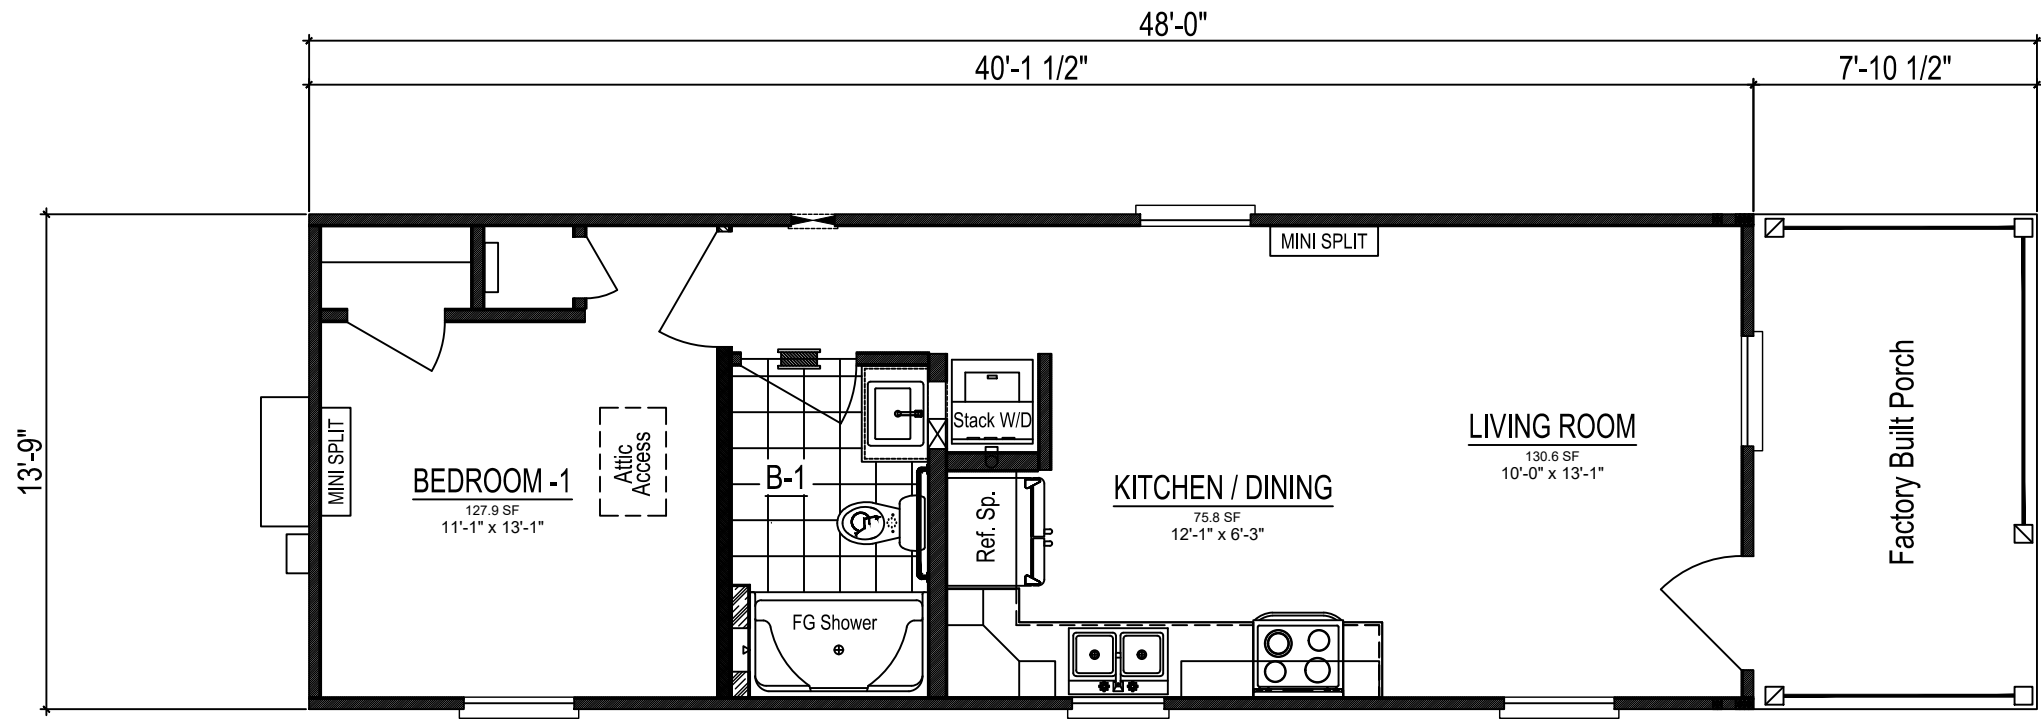

1100 RIVES ROAD, MARTINSVILLE, VA 24112
 (703) 632-7100
 WWW.NATIONWIDECUSTOMHOMES.COM

NOTE: ONLY ONE HOUSE
 MAY BE BUILT UTILIZING
 THE PLANS THAT ARE
 DESIGNATED FOR THIS
 CONTRACT JOB

The Cove

551 SQ.FT.

PURCHASER: LGS Homes (Model)
 JOB NO: MS15-22 CONTRACT NO: 196314
 BLACKLINE DATE & BY: PROCESS DATE & BY: 11-17-22
 PLAN REVISION DATE: 12.16.2022 JAN14 PLOTTED: 12/16/2022 9:32 AM

PLAN NAME: C/S Ranch
 COLLECTION/SERIES: Homestead
 © COPYRIGHT 2022 NATIONWIDE HOMES
 ALL RIGHTS RESERVED

PAGE NO.