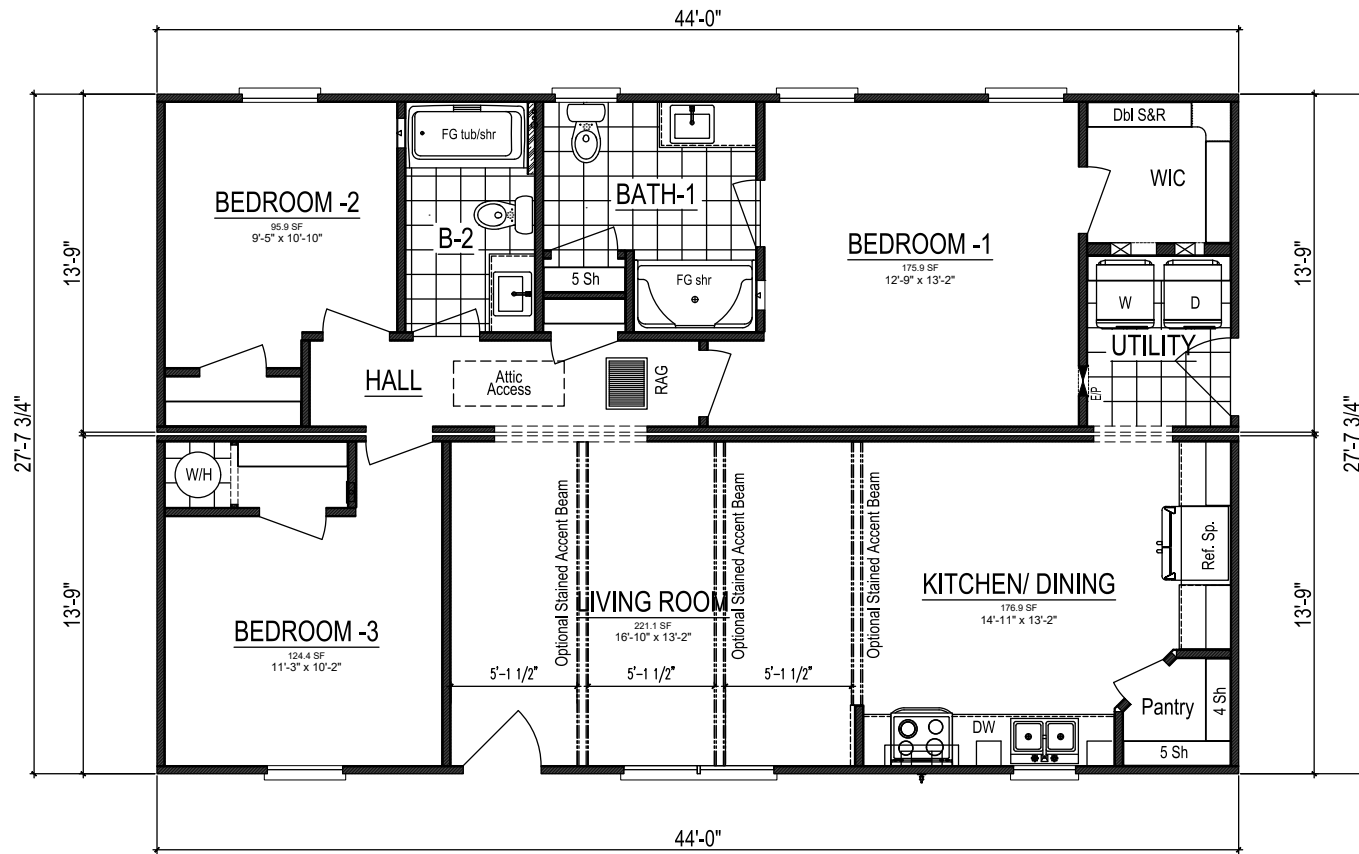

# WALLBURG

**Total Finished Area: 1,216 Sq. Ft.**

Dimensions: 44'0"W x 27'8"D

**3 Bedrooms    2 Bathrooms    Ranch Design**

These are artist renditions for sales purposes only. Refer to working drawings for actual dimensions.  
© 2022 Nationwide Homes. All Rights Reserved.

**Shown with Optional Exterior Features**

**Wallburg**  
1,216 SQ. FT.

**Shown with Optional Interior and Exterior Features**

These are artist renditions for sales purposes only.  
Refer to working drawings for actual dimensions.  
© 2022 Nationwide Homes . All Rights Reserved.